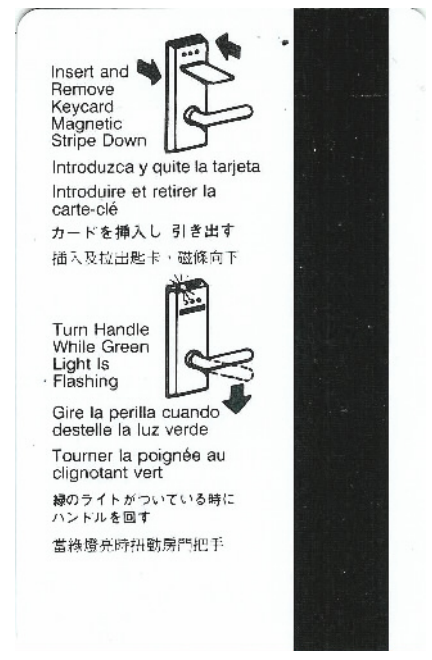

New design – teal on bottom. Printing on back is very faint

Mfr: None

Contributor: Esther Barker

Nevada – Las Vegas Hilton

MasimoSET rainbow – convention key

Mfr: cpi 2033089

Contributor: Esther Barker

October 2007 Room Keys

Nevada – Mandalay Bay, Las Vegas

THEhotel – black key

Mfr: None

Contributor: Esther Barker

Nevada – Mandalay Bay, Las Vegas

Vertis Communications convention key

Mfr: None

Contributor: Esther Barker