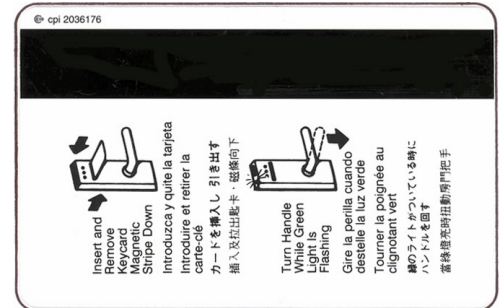

Mississippi – Gold strike Casino and Hotel

Mfr: cpi 2036176

Contributor: Larry and Alice Kopp