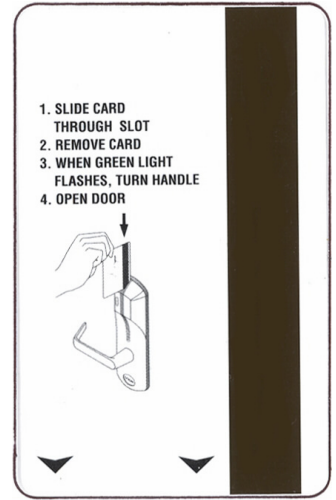

California – Tachi Palace
Mfr: None.
Contributor: Larry and Alice Kopp